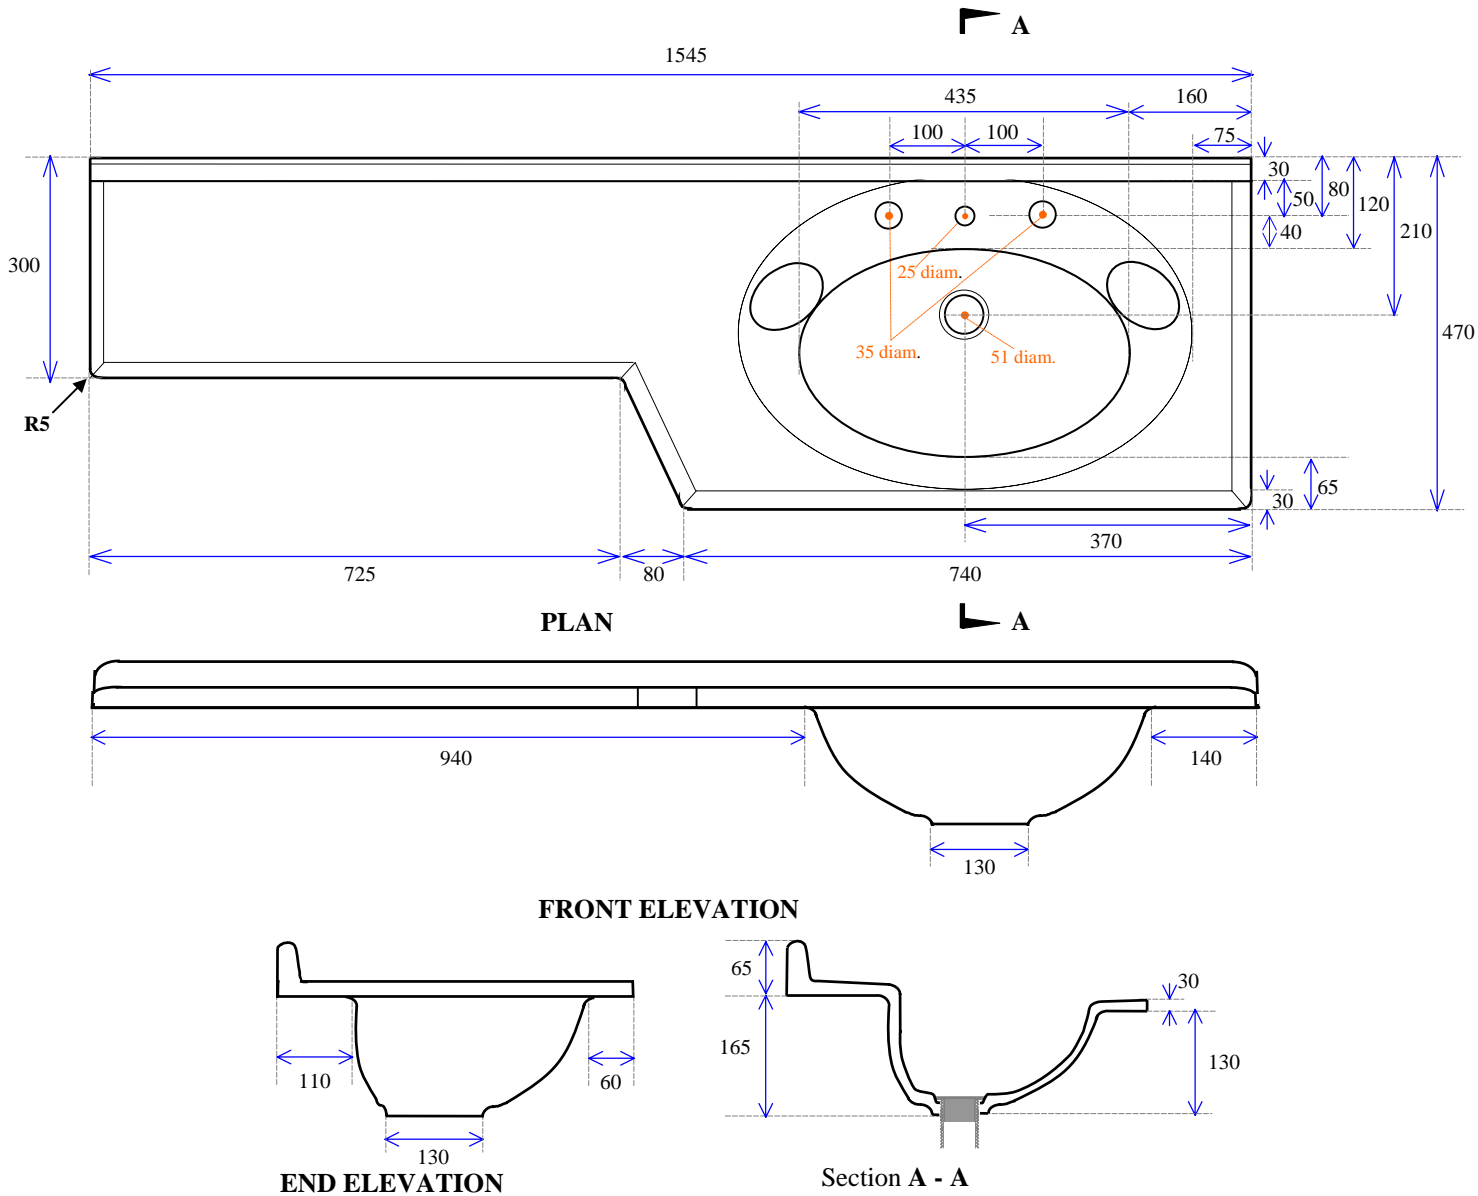

1550 Banjo

Notes:

1. All edges finished safely
2. 51mm waste hole for 40mm waste & plug
3. Waste not supplied
4. Available with 1, 2 or 3 tap holes
5. Facing thickness: Gelcoat 0.5mm
6. Weighs 25 Kgs (Polymarble)
7. Bowl capacity is 7 litres.

MODEL: 1550 Banjo

Not to Scale

ALL DIMENSIONS SHOWN IN MILLIMETERS

Specifications subject to change without notice.

All sizes are nominal within industry tolerances.

Measurements are for representation purposes only and do not constitute scale plans.