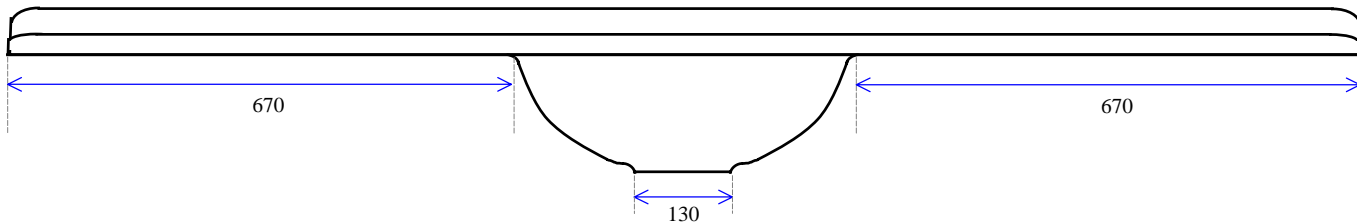

# 1800 x 470

**Notes:**

1. All edges finished safely
2. 51mm waste hole for 40mm waste & plug
3. Waste not supplied
4. Available with 1, 2 or 3 tap holes
5. Facing thickness: Gelcoat 0.5mm
6. Weighs 37 Kgs (Polymarble)
7. Bowl capacity is 7 litres.

**MODEL: 1800 x 470**

**Not to Scale**

**ALL DIMENSIONS SHOWN IN MILLIMETERS**

Specifications subject to change without notice.

All sizes are nominal within industry tolerances.

Measurements are for representation purposes only and do not constitute scale plans.