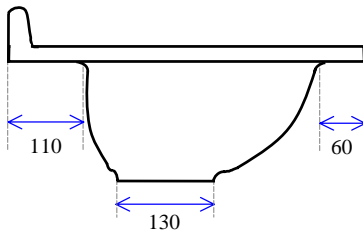

# 1800 x 470

**Notes:**

1. All edges finished safely
2. 51mm waste hole for 40mm waste & plug
3. Waste not supplied
4. Available with 1, 2 or 3 tap holes
5. Facing thickness: Gelcoat 0.5mm
6. Weighs 37 Kgs (Polymarble)
7. Bowl capacity is 7 litres.

**MODEL: 1800 x 470**

**Not to Scale**

**ALL DIMENSIONS SHOWN IN MILLIMETERS**

Specifications subject to change without notice.

All sizes are nominal within industry tolerances.

Measurements are for representation purposes only and do not constitute scale plans.