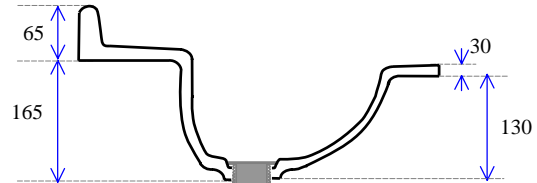

# 1800 x 470

**Notes:**

1. All edges finished safely
2. 51mm waste hole for 40mm waste & plug
3. Waste not supplied
4. Available with 1, 2 or 3 tap holes
5. Facing thickness: Gelcoat 0.5mm
6. Weighs 37 Kgs (Polymarble)
7. Bowl capacity is 7 litres.

**MODEL: 1800 x 470**

**Not to Scale**

**ALL DIMENSIONS SHOWN IN MILLIMETERS**

Specifications subject to change without notice.

All sizes are nominal within industry tolerances.

Measurements are for representation purposes only and do not constitute scale plans.