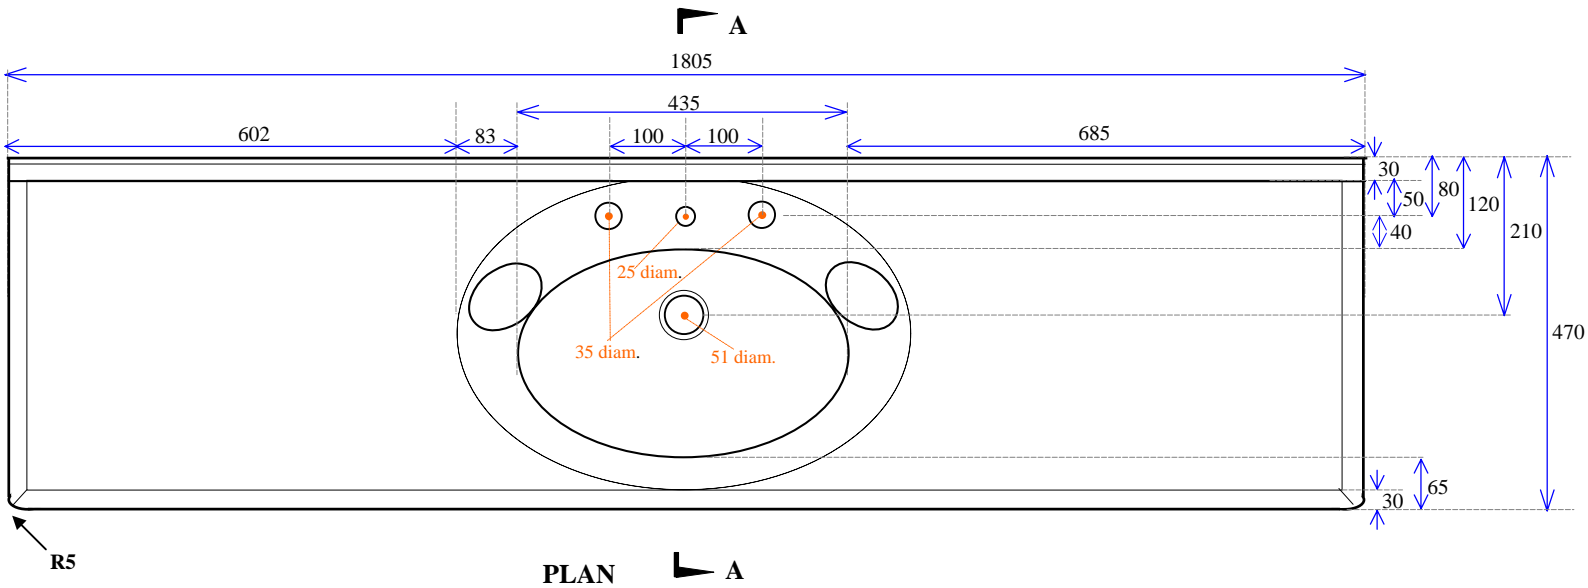

# 1800 x 470

**Notes:**

1. All edges finished safely
2. 51mm waste hole for 40mm waste & plug
3. Waste not supplied
4. Available with 1, 2 or 3 tap holes
5. Facing thickness: Gelcoat 0.5mm
6. Weighs 37 Kgs (Polymarble)
7. Bowl capacity is 7 litres.

**MODEL: 1800 x 470**

**Not to Scale**

**ALL DIMENSIONS SHOWN IN MILLIMETERS**

Specifications subject to change without notice.

All sizes are nominal within industry tolerances.

Measurements are for representation purposes only and do not constitute scale plans.