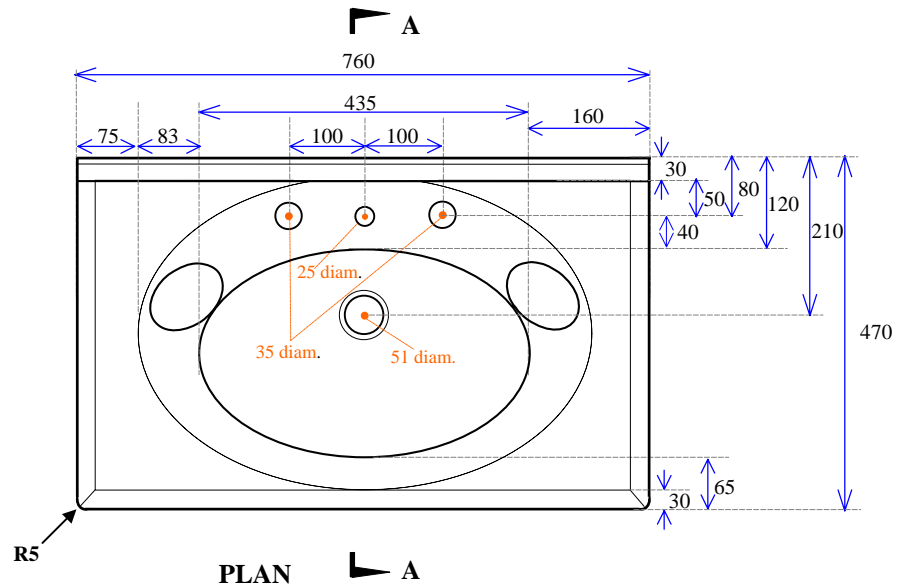

760 x 470

Notes:

1. All edges finished safely
2. 51mm waste hole for 40mm waste & plug
3. Waste not supplied
4. Available with 1, 2 or 3 tap holes
5. Facing thickness: Gelcoat 0.5mm
6. Weighs 14 Kgs (Polymarble)
7. Bowl capacity is 7 litres.

MODEL: 760 x 470

Not to Scale

ALL DIMENSIONS SHOWN IN MILLIMETERS

Specifications subject to change without notice.

All sizes are nominal within industry tolerances.

Measurements are for representation purposes only and do not constitute scale plans.