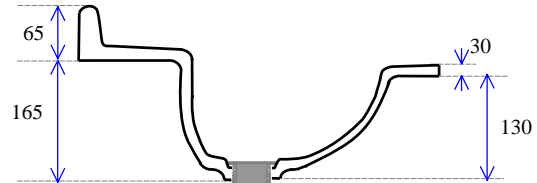

760 x 470

Notes:

1. All edges finished safely
2. 51mm waste hole for 40mm waste & plug
3. Waste not supplied
4. Available with 1, 2 or 3 tap holes
5. Facing thickness: Gelcoat 0.5mm
6. Weighs 14 Kgs (Polymarble)
7. Bowl capacity is 7 litres.

MODEL: 760 x 470

Not to Scale

ALL DIMENSIONS SHOWN IN MILLIMETERS

Specifications subject to change without notice.

All sizes are nominal within industry tolerances.

Measurements are for representation purposes only and do not constitute scale plans.