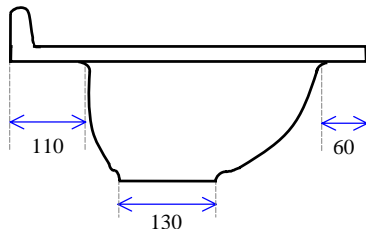

760 x 470

Notes:

1. All edges finished safely
2. 51mm waste hole for 40mm waste & plug
3. Waste not supplied
4. Available with 1, 2 or 3 tap holes
5. Facing thickness: Gelcoat 0.5mm
6. Weighs 14 Kgs (Polymarble)
7. Bowl capacity is 7 litres.

MODEL: 760 x 470

Not to Scale

ALL DIMENSIONS SHOWN IN MILLIMETERS

Specifications subject to change without notice.

All sizes are nominal within industry tolerances.

Measurements are for representation purposes only and do not constitute scale plans.