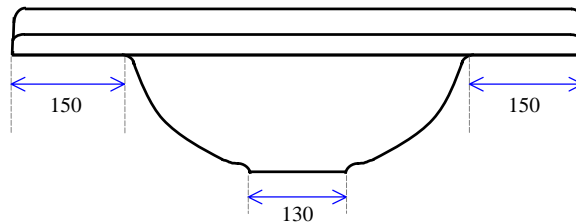

760 x 470

Notes:

1. All edges finished safely
2. 51mm waste hole for 40mm waste & plug
3. Waste not supplied
4. Available with 1, 2 or 3 tap holes
5. Facing thickness: Gelcoat 0.5mm
6. Weighs 14 Kgs (Polymarble)
7. Bowl capacity is 7 litres.

MODEL: 760 x 470

Not to Scale

ALL DIMENSIONS SHOWN IN MILLIMETERS

Specifications subject to change without notice.

All sizes are nominal within industry tolerances.

Measurements are for representation purposes only and do not constitute scale plans.