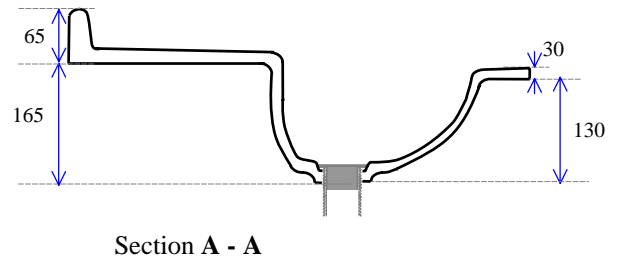

915 x 615

Notes:

1. All edges finished safely
2. 51mm waste hole for 40mm waste & plug
3. Waste not supplied
4. Available with 1, 2 or 3 tap holes
5. Facing thickness: Gelcoat 0.5mm
6. Weighs 17 Kgs (Polymarble)
7. Bowl capacity is 7 litres.

MODEL: 915 x 615

Not to Scale

ALL DIMENSIONS SHOWN IN MILLIMETERS

Specifications subject to change without notice.

All sizes are nominal within industry tolerances.

Measurements are for representation purposes only and do not constitute scale plans.