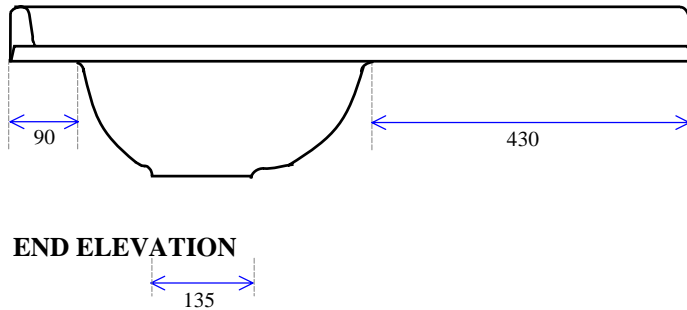

915 x 615

Notes:

1. All edges finished safely
2. 51mm waste hole for 40mm waste & plug
3. Waste not supplied
4. Available with 1, 2 or 3 tap holes
5. Facing thickness: Gelcoat 0.5mm
6. Weighs 17 Kgs (Polymarble)
7. Bowl capacity is 7 litres.

MODEL: 915 x 615

Not to Scale

ALL DIMENSIONS SHOWN IN MILLIMETERS

Specifications subject to change without notice.

All sizes are nominal within industry tolerances.

Measurements are for representation purposes only and do not constitute scale plans.