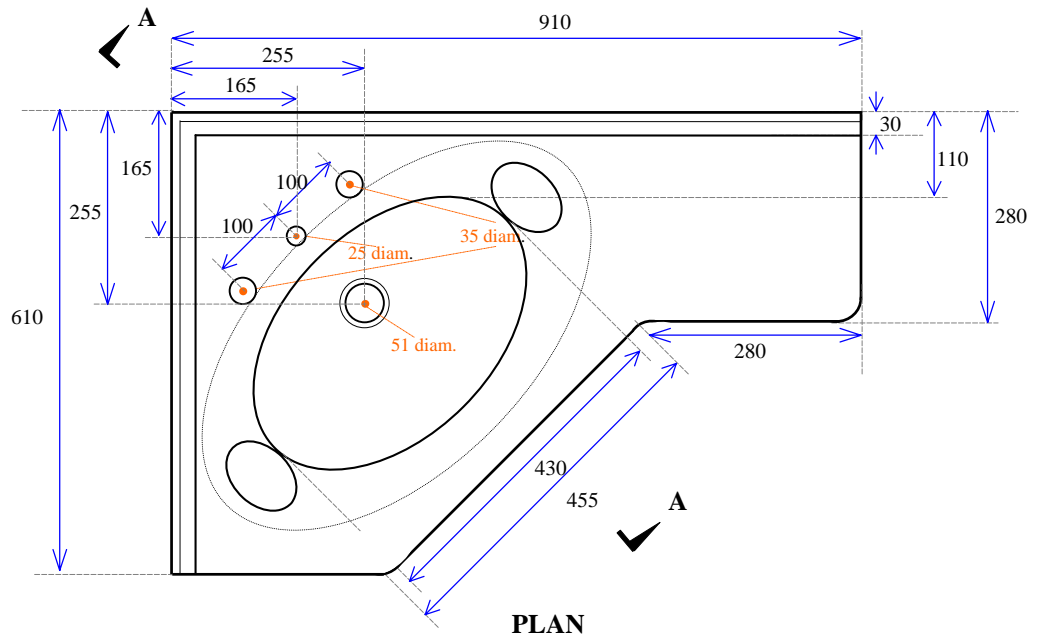

915 x 615

Notes:

1. All edges finished safely
2. 51mm waste hole for 40mm waste & plug
3. Waste not supplied
4. Available with 1, 2 or 3 tap holes
5. Facing thickness: Gelcoat 0.5mm
6. Weighs 17 Kgs (Polymarble)
7. Bowl capacity is 7 litres.

MODEL: 915 x 615

Not to Scale

ALL DIMENSIONS SHOWN IN MILLIMETERS

Specifications subject to change without notice.

All sizes are nominal within industry tolerances.

Measurements are for representation purposes only and do not constitute scale plans.