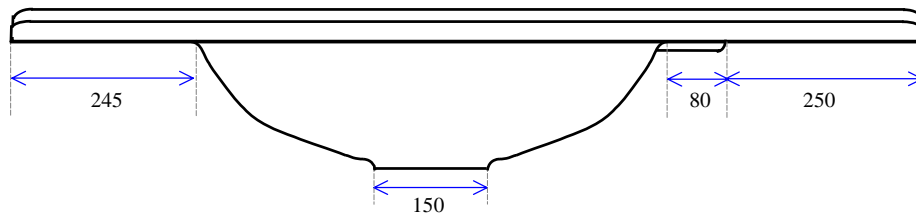

1215 Vogue

Notes:

1. All edges finished safely
2. 51mm waste hole for 40mm waste & plug
3. Waste not supplied
4. Available with 1, 2 or 3 tap holes
5. Facing thickness: Gelcoat 0.5mm
6. Weighs 25 Kgs (Polymarble)
7. Bowl capacity is 12 litres.

MODEL: 1215 Vogue

Not to Scale

ALL DIMENSIONS SHOWN IN MILLIMETERS

Specifications subject to change without notice.

All sizes are nominal within industry tolerances.

Measurements are for representation purposes only and do not constitute scale plans.