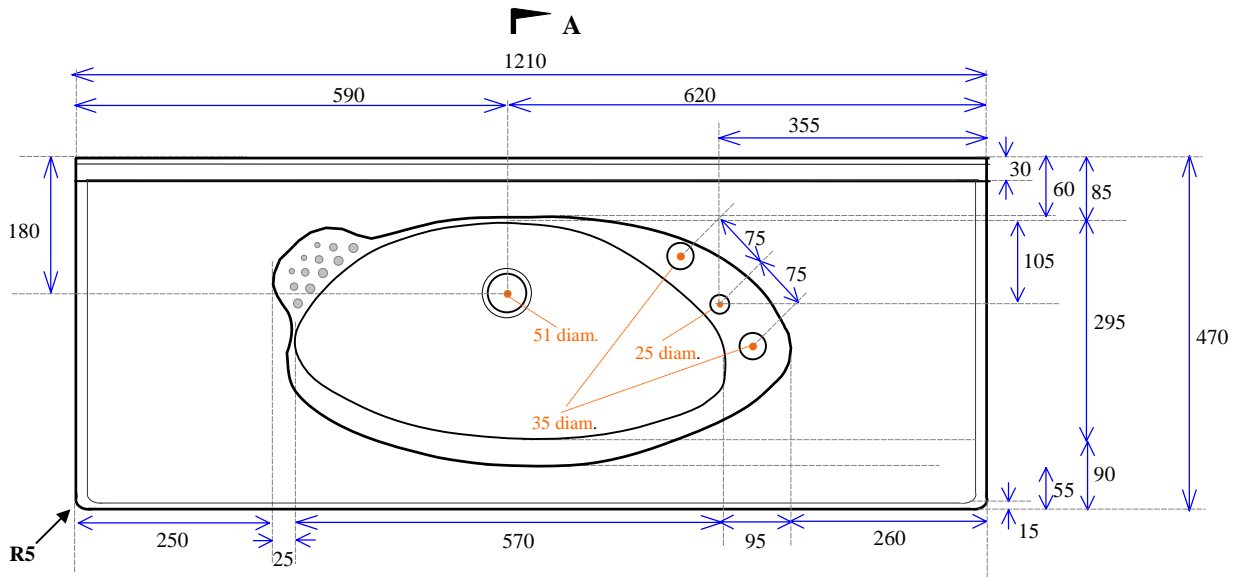

1215 Vogue

Notes:

1. All edges finished safely
2. 51mm waste hole for 40mm waste & plug
3. Waste not supplied
4. Available with 1, 2 or 3 tap holes
5. Facing thickness: Gelcoat 0.5mm
6. Weighs 25 Kgs (Polymarble)
7. Bowl capacity is 12 litres.

MODEL: 1215 Vogue

Not to Scale

ALL DIMENSIONS SHOWN IN MILLIMETERS

Specifications subject to change without notice.

All sizes are nominal within industry tolerances.

Measurements are for representation purposes only and do not constitute scale plans.