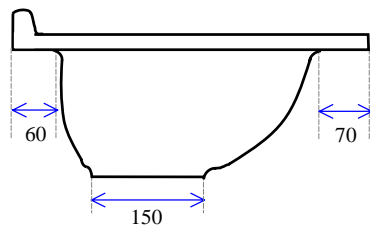

1215 Vogue

Notes:

1. All edges finished safely
2. 51mm waste hole for 40mm waste & plug
3. Waste not supplied
4. Available with 1, 2 or 3 tap holes
5. Facing thickness: Gelcoat 0.5mm
6. Weighs 25 Kgs (Polymarble)
7. Bowl capacity is 12 litres.

MODEL: 1215 Vogue

Not to Scale

ALL DIMENSIONS SHOWN IN MILLIMETERS

Specifications subject to change without notice.

All sizes are nominal within industry tolerances.

Measurements are for representation purposes only and do not constitute scale plans.