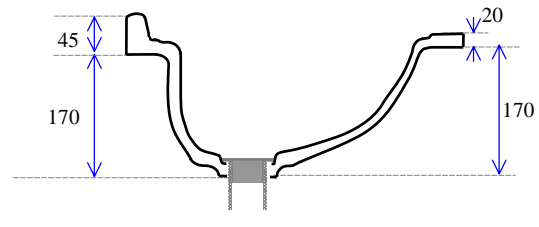

1215 Vogue

Notes:

1. All edges finished safely
2. 51mm waste hole for 40mm waste & plug
3. Waste not supplied
4. Available with 1, 2 or 3 tap holes
5. Facing thickness: Gelcoat 0.5mm
6. Weighs 25 Kgs (Polymarble)
7. Bowl capacity is 12 litres.

MODEL: 1215 Vogue

Not to Scale

ALL DIMENSIONS SHOWN IN MILLIMETERS

Specifications subject to change without notice.

All sizes are nominal within industry tolerances.

Measurements are for representation purposes only and do not constitute scale plans.