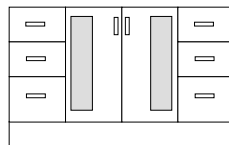

BARCELONA

Cabinet:

Moisture resistant gloss vinyl
 Cabinet colour - White
 Cabinet height - 790mm (plus top)
 Cabinet availability - see specification on following page
 Bright chrome T-Bar handles
 Shelf
 Small radius pencil round edge on doors & drawer fronts
 Featuring deeper bottom drawer box
 Metal door hinges
 Metal drawer runners
 Gloss doors @ 648mm high
 Gloss drawers in a bank of 3, 2 @ 184mm high, 1 @ 274mm high
 6mm toughened glass door inserts @ 535mm high x 110mm wide
 Available in:

BARCELONA

TOP SIZE	No. of Doors	No. of Drawers	Width MM	Height of Cabinet MM	Depth on Floor MM	Weight of Cabinet KG	Weight Incl. Top MM
SQUARE (Single bowl)							
900 x 500	2	3	897	790	481	36.0	59.0
1200 x 500	2	3	1197	790	481	43.0	73.0
1200 x 500	3	3	1197	790	481	46.3	76.3
1200 x 500	2	6	1197	790	481	49.8	79.8
SHAVING CABINET							
720 x 300	1	0	293	720	152	9.4	-
TOWEL TOWERS							
1900 x 300	2	0	300	1900	384	42.9	-
1900 x 450	2	0	450	1900	384	55.0	-
TOWERS							
1000h x 444w	0	5	444	955	434	35.1	42.1
1000h x 444w	1	1	444	955	434	32.7	39.7
1500h x 444w	2	0	444	1440	434	46.6	53.6

Available Configurations:

900

1200

1200

1200