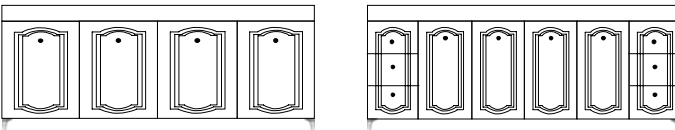

EXECUTIVE

Cabinet:

Moisture resistant timber grain melamine board
Cabinet colour - Blackwood or Jarrah
Cabinet height - 840mm, (plus top) or 860mm for semi recessed
Cabinet availability - see specification on following page
Knobs / backplates
Shelf
Cosmetic tray
Metal door hinges
Metal drawer runners
Curved legs @ 140mm high
Timber doors @ 558mm high
Timber drawers in a bank of 3 @ 184mm high
Solid timber raised centre panel in splash
Doors, Drawers & Splash panel finished in clear lacquer
Tudor Arch on top and bottom of doors & drawer set with pencil round on edges

EXECUTIVE

Available Configurations:

610 610

760

910 910

1215 1215 1215

1500

1800 1800