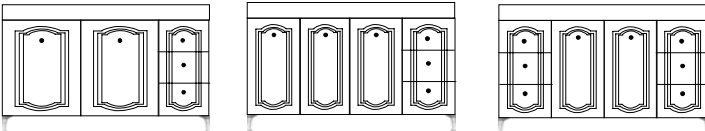

EXECUTIVE

Cabinet:

Moisture resistant timber grain melamine board
Cabinet colour - Blackwood or Jarrah
Cabinet height - 840mm, (plus top) or 860mm for semi recessed
Cabinet availability - see specification on following page
Knobs / backplates
Shelf
Cosmetic tray
Metal door hinges
Metal drawer runners
Curved legs @ 140mm high
Timber doors @ 558mm high
Timber drawers in a bank of 3 @ 184mm high
Solid timber raised centre panel in splash
Doors, Drawers & Splash panel finished in clear lacquer
Tudor Arch on top and bottom of doors & drawer set with pencil round on edges

EXECUTIVE

Available Configurations:

610 610

760

910 910

1215 1215 1215

1500

1800 1800