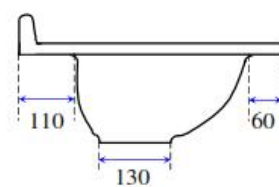

End Elevation