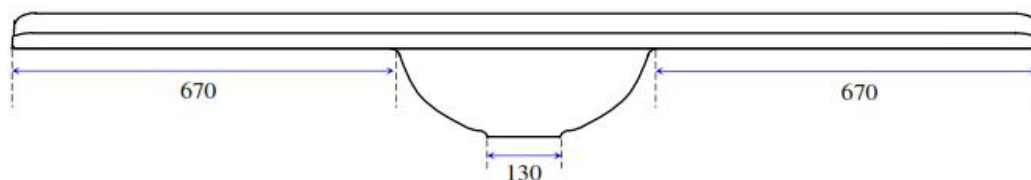

Not to Scale

ALL DIMENSIONS SHOWN IN MILLIMETERS

Specifications subject to change without notice. All sizes are nominal within industry tolerances.

Measurements are for representation purposes only and do not constitute as scale plans.