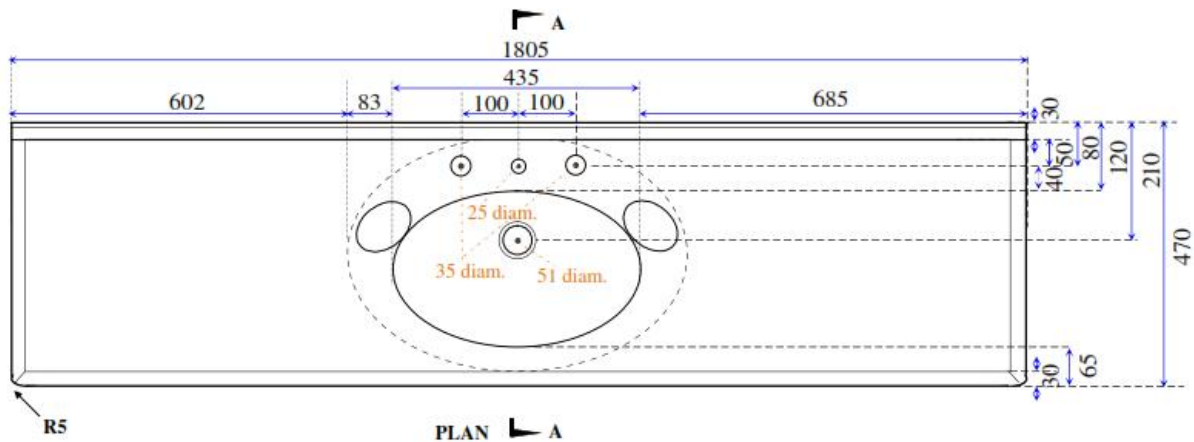

End Elevation

Plan View

Front Elevation