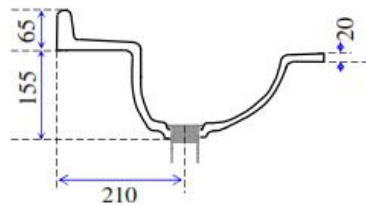

## Oval (1800 x 470 SB )

### Picture

<b>Colour</b>	White or Ivory
<b>Tap Holes</b>	1,2 or 3
<b>Plug &amp; Waste</b>	40mm
<b>Weight</b>	37 kgs
<b>Bowl Capacity</b>	7 litres
<b>Material</b>	Cultured Marble
<b>Guarantee</b>	10 years

### Cross Section A-A

### ALL DIMENSIONS SHOWN IN MILLIMETERS

Specifications subject to change without notice. All sizes are nominal within industry tolerances.

Measurements are for representation purposes only and do not constitute as scale plans.