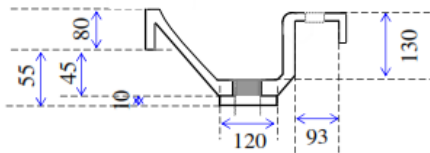

Cross Section A-A