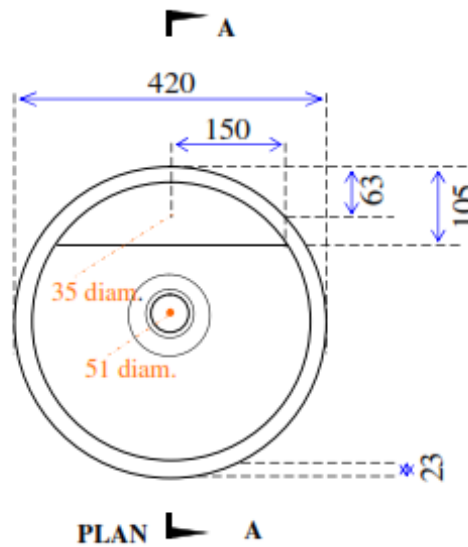

### Picture

<b>Colour</b>	White or Ivory
<b>Tap Holes</b>	1
<b>Plug &amp; Waste</b>	40mm
<b>Weight</b>	4.9 kgs
<b>Bowl Capacity</b>	6 litres
<b>Material</b>	Cultured Marble
<b>Guarantee</b>	10 years

### Cross Section A-A

### Plan View

### ALL DIMENSIONS SHOWN IN MILLIMETERS

Specifications subject to change without notice. All sizes are nominal within industry tolerances.

Measurements are for representation purposes only and do not constitute as scale plans.