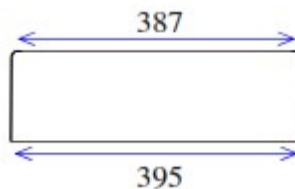

Not to Scale

ALL DIMENSIONS SHOWN IN MILLIMETERS

Specifications subject to change without notice. All sizes are nominal within industry tolerances.

Measurements are for representation purposes only and do not constitute as scale plans.