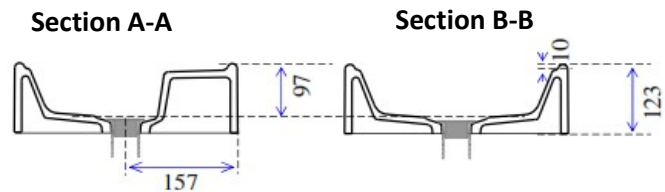

## Kewb above counter Bowl

### Picture

<b>Colour</b>	White or Ivory
<b>Tap Holes</b>	Nil
<b>Plug &amp; Waste</b>	40mm
<b>Weight</b>	11 kgs
<b>Bowl Capacity</b>	5 litres
<b>Material</b>	Cultured Marble
<b>Guarantee</b>	10 years

### Plan View