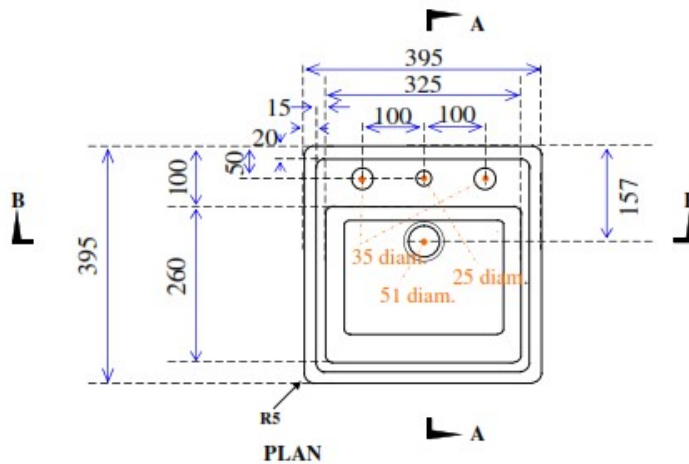

### Picture

<b>Colour</b>	White or Ivory
<b>Tap Holes</b>	Nil
<b>Plug &amp; Waste</b>	40mm
<b>Weight</b>	11 kgs
<b>Bowl Capacity</b>	5 litres
<b>Material</b>	Cultured Marble
<b>Guarantee</b>	10 years

### Cross Sections

### Plan View

### End Elevation

*Not to Scale*

**ALL DIMENSIONS SHOWN IN MILLIMETERS**

Specifications subject to change without notice. All sizes are nominal within industry tolerances.

Measurements are for representation purposes only and do not constitute as scale plans.