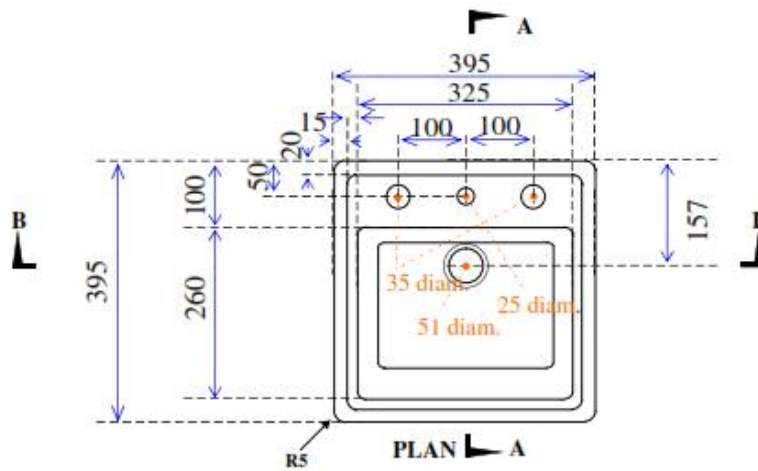

Lowline Drop In Bowl

Picture

Colour	White or Ivory
Tap Holes	Nil
Plug & Waste	40mm
Weight	7.4 kgs
Bowl Capacity	5 litres
Material	Cultured Marble
Guarantee	10 years

Cross Sections

Plan View

Front Elevation

Not to Scale

ALL DIMENSIONS SHOWN IN MILLIMETERS

Specifications subject to change without notice. All sizes are nominal within industry tolerances.

Measurements are for representation purposes only and do not constitute as scale plans.