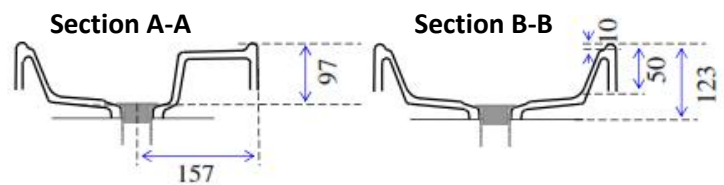

Lowline Drop In Bowl

Picture

Colour	White or Ivory
Tap Holes	Nil
Plug & Waste	40mm
Weight	7.4 kgs
Bowl Capacity	5 litres
Material	Cultured Marble
Guarantee	10 years

Cross Sections

Plan View

Front Elevation

Not to Scale

ALL DIMENSIONS SHOWN IN MILLIMETERS

Specifications subject to change without notice. All sizes are nominal within industry tolerances.

Measurements are for representation purposes only and do not constitute as scale plans.