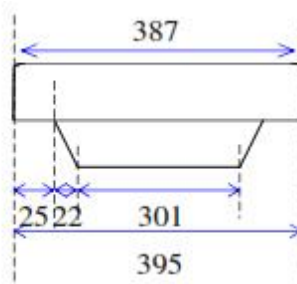

Lowline Drop In Bowl

Picture

Colour	White or Ivory
Tap Holes	Nil
Plug & Waste	40mm
Weight	7.4 kgs
Bowl Capacity	5 litres
Material	Cultured Marble
Guarantee	10 years

Cross Sections

Plan View

Front Elevation

Not to Scale

ALL DIMENSIONS SHOWN IN MILLIMETERS

Specifications subject to change without notice. All sizes are nominal within industry tolerances.

Measurements are for representation purposes only and do not constitute as scale plans.